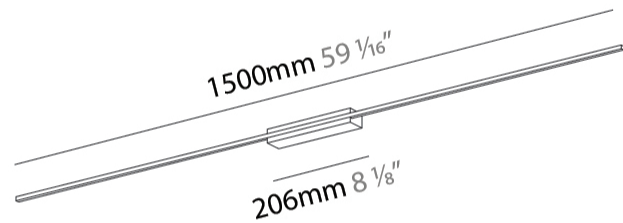

JUST BLACK LINE SURFACE

A33301-

base number LED
Dimming

1. To build a product code in our configurator select the specify button on the base model # product page
2. To build a manual product code on this datasheet choose from the options listed below in blue font and add the suffix to the base model #

GENERAL

Series: Just Black Line
Brand: Prolicht
Division: Architectural
Mounting Type: Surface
Mounting Location: Wall
Subcategory: Wall Effect

PHYSICAL

Shape: Rectangle
Length (mm): 1500
Length (in): 59 ¹/₁₆
Width (mm): 30
Width (in): 1 ³/₁₆
Height (mm): 40
Height (in): 1 ⁹/₁₆
Light Distribution: Indirect
Fixture Finish: BLK
Fixture Material: Aluminum

ELECTRICAL

Lamp Type: LED (Zhaga Standard)
Input Wattage (W): 15
Total Output Wattage (W): 13.6
Dimming: [Non-Dimmable](#)
Driver Included: Yes
Driver Location: Integrated
Driver Type: Constant Current - Universal
Driver Class: Class 2
Input Voltage (V): 120 - 277
Constant Current (MA): 580
Upon Request: Tri-Mode Dimming

LED

Color Temperature (°K): 3000
Max. Delivered Lumen (lm): 776
CRI: >80 CRI
Lamp Life (hrs): 50000

OPTICAL

Beam Angle: 178
Adjustability: Fixed

RATINGS AND CERTIFICATIONS

Certified By: CSA Certified to UL and CSA Standards
IP rating: IP20

PROJECT
TYPE
SPECIFIER
QUANTITY
DATE