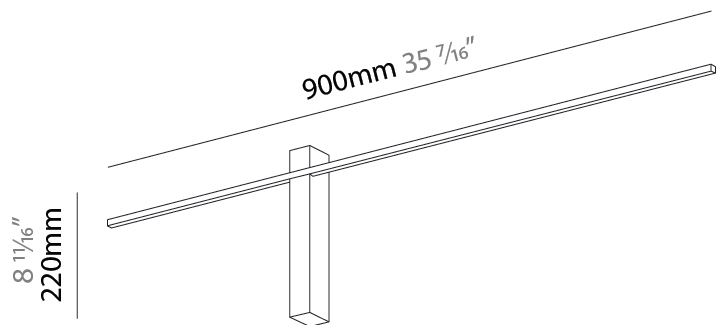

JUST BLACK LINE SURFACE

A33300-

base number LED
Dimming

1. To build a product code in our configurator select the specify button on the base model # product page
2. To build a manual product code on this datasheet choose from the options listed below in blue font and add the suffix to the base model #

GENERAL

Series: Just Black Line
Brand: Prolicht
Division: Architectural
Mounting Type: Surface
Mounting Location: Wall
Subcategory: Wall Effect

PHYSICAL

Shape: Rectangle
Length (mm): 900
Length (in): 35 ⁷/₁₆
Width (mm): 30
Width (in): 1 ³/₁₆
Height (mm): 40
Height (in): 1 ⁹/₁₆
Light Distribution: Indirect
Fixture Finish: BLK
Fixture Material: Aluminum

ELECTRICAL

Lamp Type: LED (Zhaga Standard)
Input Wattage (W): 11
Total Output Wattage (W): 10
Dimming: [Non-Dimmable](#)
Driver Included: Yes
Driver Location: Integrated
Driver Type: Constant Current - Universal
Driver Class: Class 2
Input Voltage (V): 120 - 277
Constant Current (mA): 400
Upon Request: Tri-Mode Dimming

LED

Color Temperature (°K): 3000
Max. Delivered Lumen (lm): 535
Nominal Lumen (lm): 535
CRI: >80 CRI
Lamp Life (hrs): 50000

OPTICAL

Beam Angle: 178
Adjustability: Fixed

RATINGS AND CERTIFICATIONS

Certified By: CSA Certified to UL and CSA Standards
IP rating: IP20

PROJECT
TYPE
SPECIFIER
QUANTITY
DATE